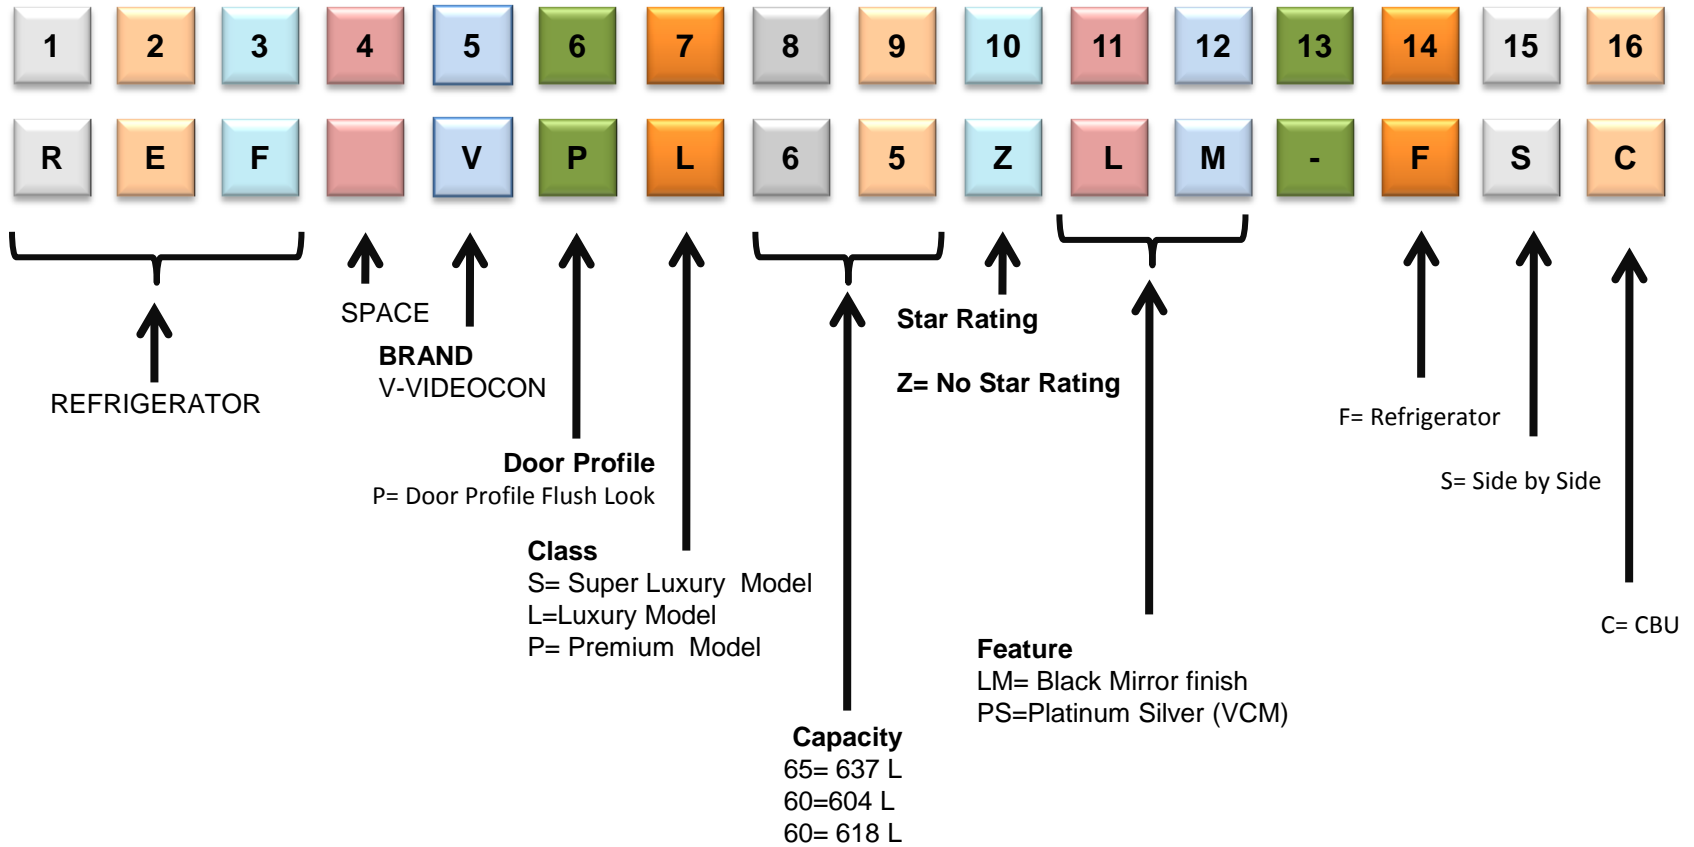

Stunning New Side by Side Range
Oct, 2012

SBS Refrigerator Nomenclature

VIDEOCON

Advantages of Side By Side Refrigerators

Expansive Capacity; Stylish Looks

Ergonomically designed Cabinets & Storage Compartments for customized needs

Space Efficient ; Requires less room for Door Clearance

Ideal for Narrow or Galley type of Kitchens

Water & Ice Dispenser facility without opening the door

Optimum level of cool air maintained separately in refrigeration compartment & freezer. No mixing of odors

Open door Warning Systems

Basics Of Side by Side Refrigerator

VIDEOCON

Large Refrigerator Section on the right . **Full Length Freezer** on the left

Attractive & Convenient alternative to Conventional Frost Free Refrigerators . No mixing of Odors. Optimal separate cooling on each side

Quick Access to Food . Easy to reach Higher shelves compared to conventional FF Models.

Better Space Management . Assigned Shelf space for different kinds of Food.

More Storage Space Inside. Takes Less space outside. Half doors require less door clearance space compared to full doors in Conventional refrigerators